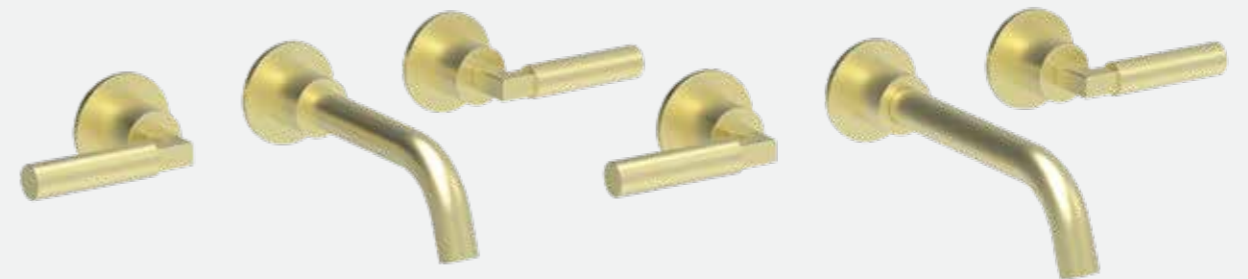

3TH Wall Mounted Basin Mixer with Boss (165mm Spout)*

ZU1018

CP..... £338
Price including rough..... £508
BB BN GM £413
Price including rough..... £583

3TH Wall Mounted Basin Mixer with Boss (190mm Spout)*

ZU1021

CP..... £338
Price including rough..... £508
BB BN GM £413
Price including rough..... £583

*ROUGHS NOT INCLUDED
Wall mounted basin mixers require rough ordered separately
ZU1008, 1011, 1018 & 1021 REQUIRE A SEPARATE ROUGH
CO1301 = £170