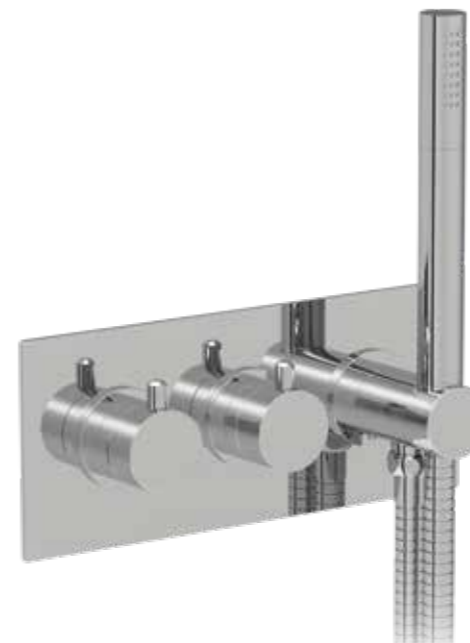

# DOMO

Concealed Shower Valve  
Available in 1, 2 & 3 Outlet\*

**DO3001 | DO3002 | DO3003**

CP..... £186 | £221 | £255  
BB BN GM ... £255 | £290 | £325

**\*C-BOX NOT INCLUDED**  
DO3001, 3002 & 3003 REQUIRE A SEPARATE  
**C-BOX** TO BE ORDERED FOR INSTALLATION.  
SEE PAGE 68