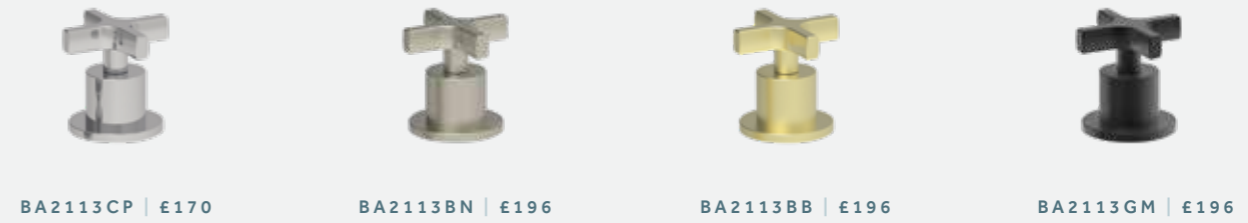

BA2113 Deck Mounted Diverter

BA2113CP | £170

BA2113BN | £196

BA2113BB | £196

BA2113GM | £196