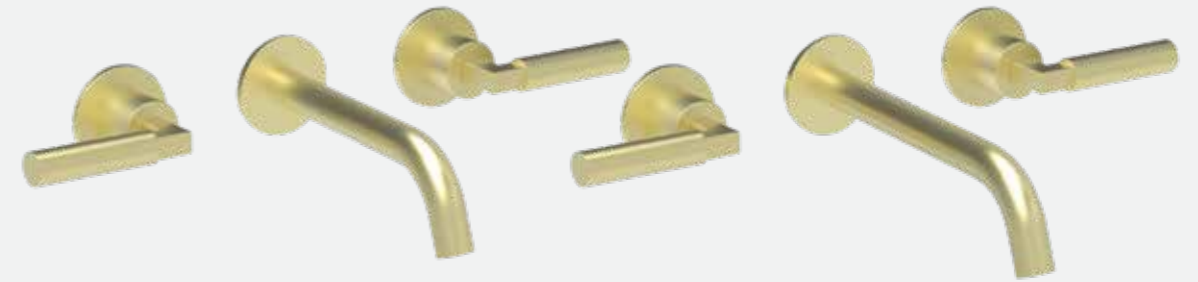

ZU1007 SHOWN IN BRUSHED BRASS  
WITH WHITE CERAMIC HANDLE  
SEE ABOVE

3TH Deck Mounted Basin Mixer Angled Fixed Spout

**ZU1005**

CP..... £447  
BB BN GM ..... £514

3TH Deck Mounted Basin Mixer Round Fixed Spout

**ZU1006**

CP..... £447  
BB BN GM ..... £514

3TH Deck Mounted Basin Mixer Angled Swivel Spout

**ZU1015**

CP..... £470  
BB BN GM ..... £540

3TH Deck Mounted Basin Mixer Round Swivel Spout

**ZU1016**

CP..... £470  
BB BN GM ..... £540