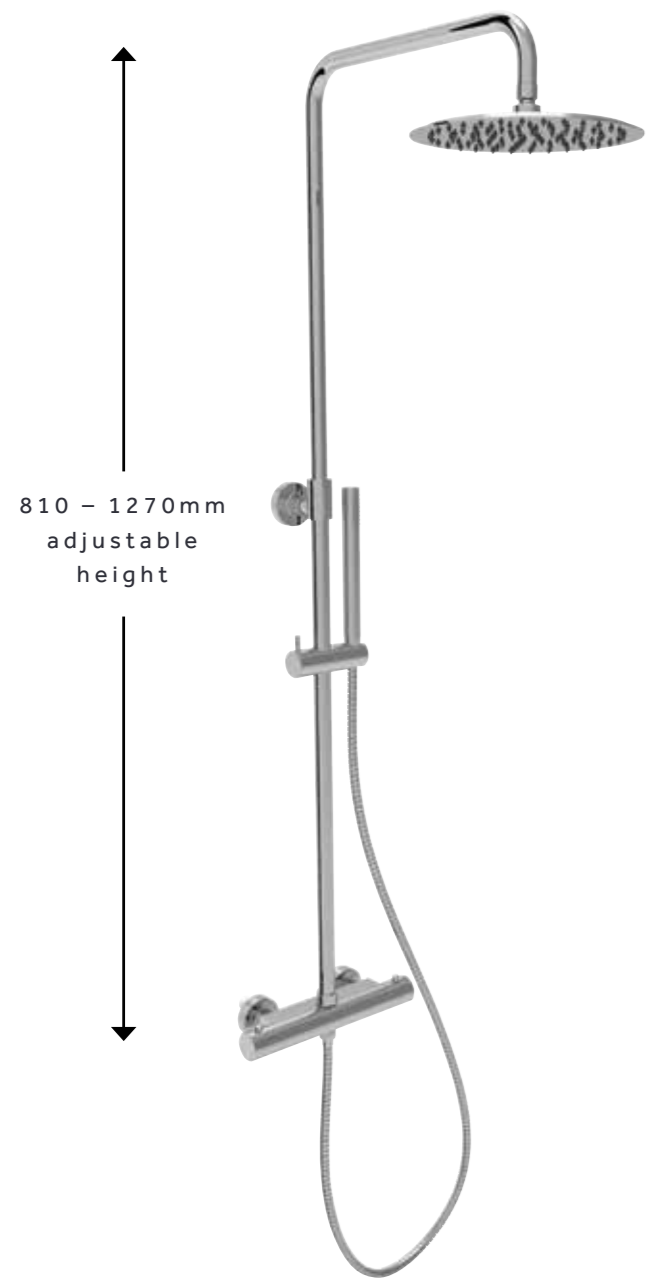

Shower & Bath products are available in four finishes:

**CP** Chrome

**BN** Brushed Nickel

**BB** Brushed Brass

**GM** Gunmetal

810 - 1270mm  
adjustable  
height

Multifunction shower system  
with 250mm fixed head &  
slide rail

The C-Box is designed to allow easy installation of a shower valve within a wall. The box can be secured either to the back of the recess or to the front plasterboard at depths from 77mm - 92mm. The built-in spirit level on the dust cover ensures the valve is installed level.