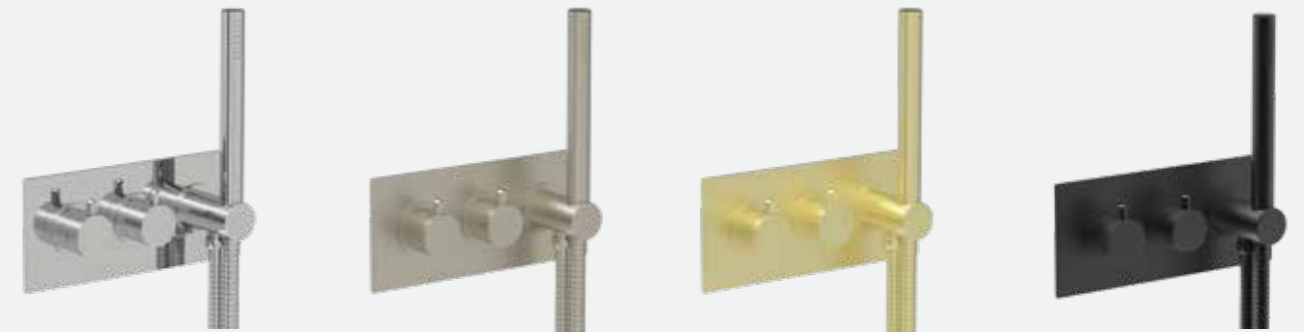

DO3101 2 Outlet Shower Valve with Handspray

DO3101CP | £236

DO3101BN | £339

DO3101BB | £339

DO3101GM | £339

ROUGH – 2 OUTLET SHOWER VALVE

CO3101 | £460

Now sold separately, to offer first and second fix options for installers. **CO3101** is required for use with the 2 outlet shower valve with handspray above.