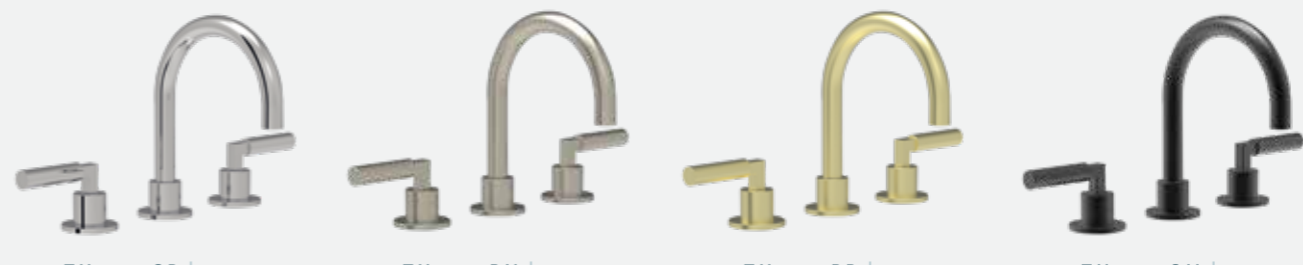

ZU1016 3TH Deck Mounted Basin Mixer Round Swivel Spout

ZU1016CP | £470   ZU1016BN | £540   ZU1016BB | £540   ZU1016GM | £540