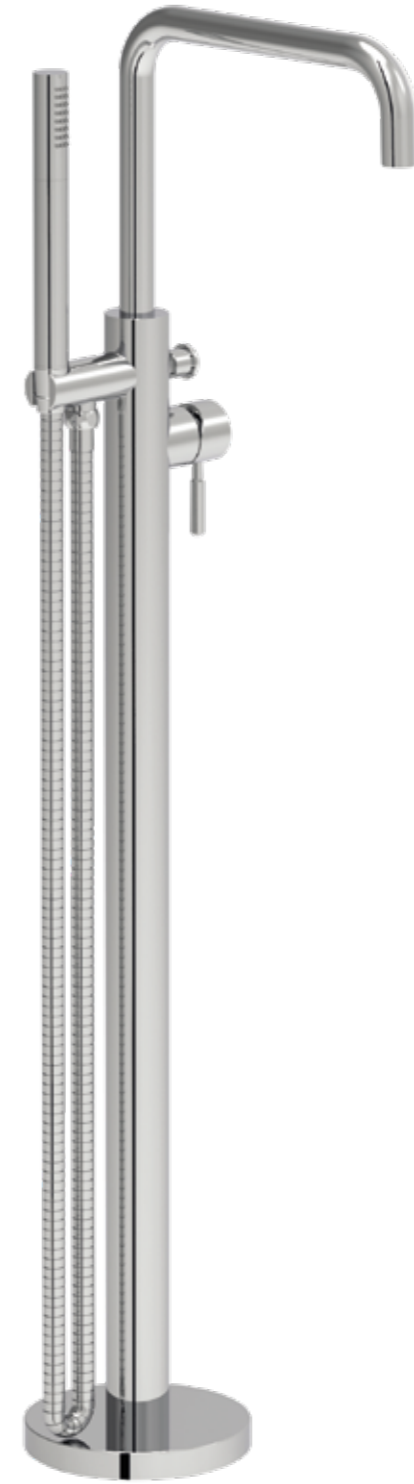

**CO5001**

CP..... £84  
BB BN GM ..... £112

Bath Pullout  
Handshower

**CO5003**

CP..... £209  
BB BN GM ..... £255

**DO2001**  
SHOWN IN BRUSHED BRASS  
SEE OPPOSITE

Freestanding Bath Shower Mixer  
- includes rough

---

**DO2001**

CP..... £1,099

BB BN GM ..... £1,299

Wall Mounted Bath Spout  
(190mm) - includes rough

**DO2003**

CP.....	£149
BB BN GM .....	£175

3TH Wall Mounted Bath Filler  
- includes rough