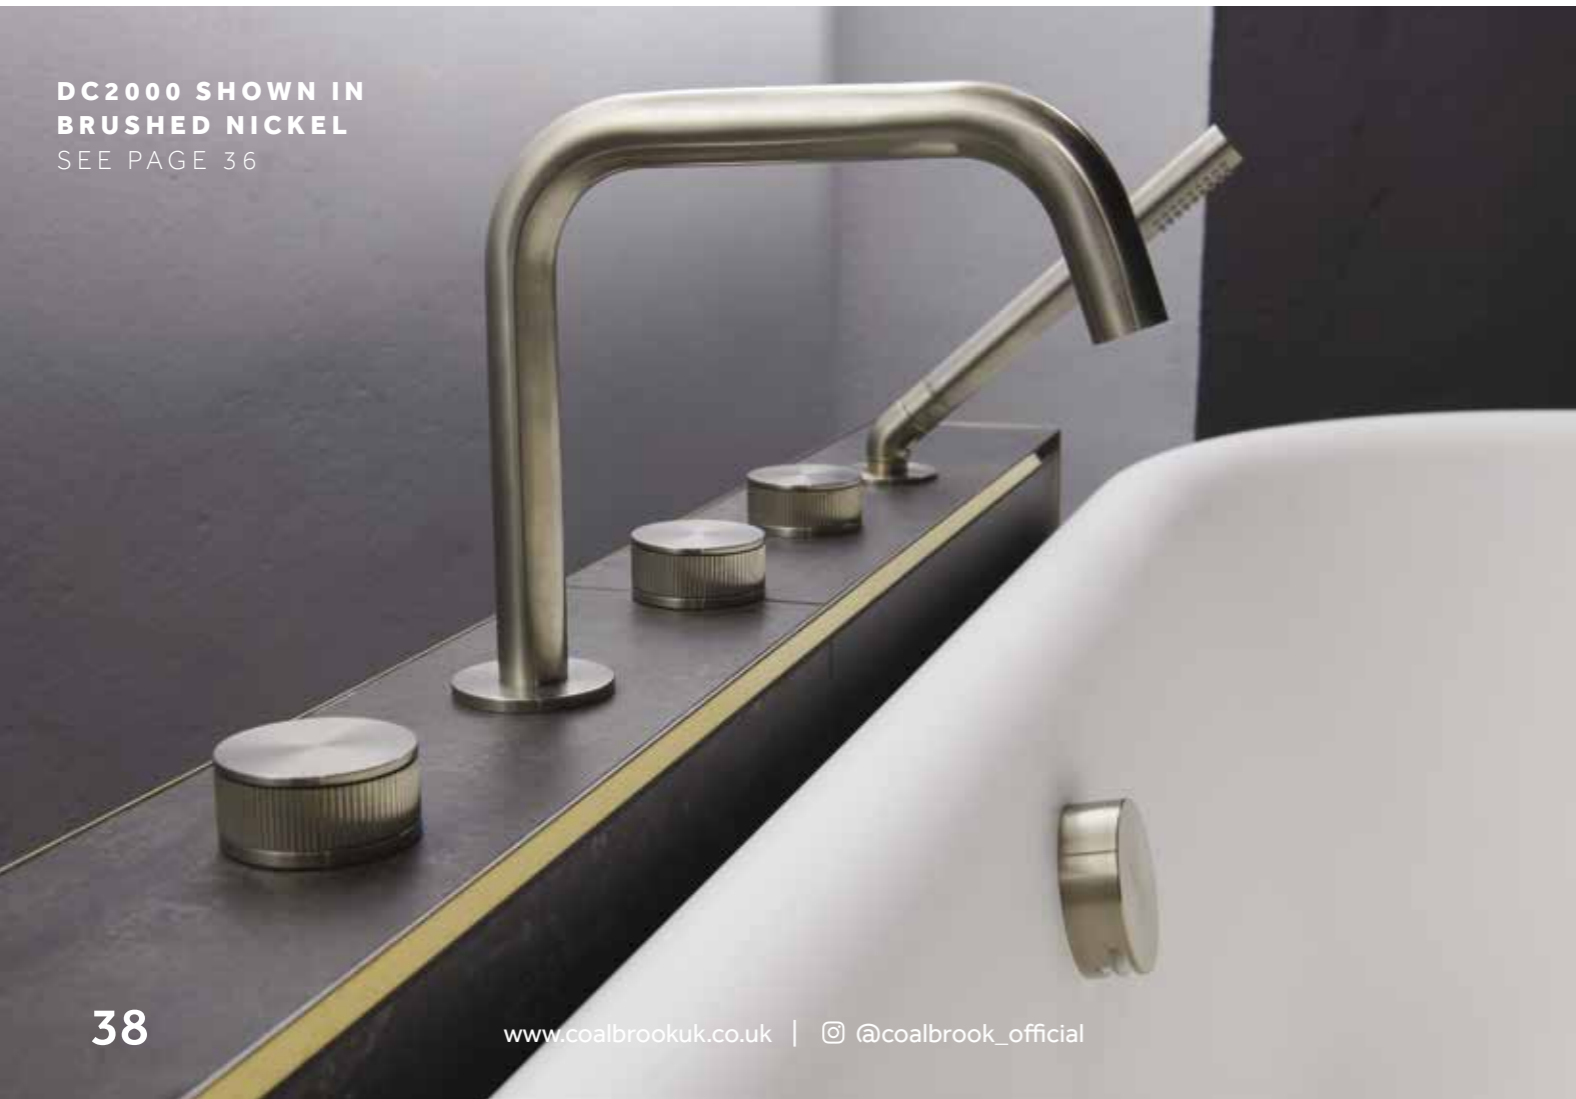

DC2113

CP..... £170
BB BN GM £196

DC2000 SHOWN IN
BRUSHED NICKEL
SEE PAGE 36

Wall Mounted ON/OFF Valves
- includes rough

DC2004

CP..... £339
BB BN GM £389

See our
complete range
of additional
Shower and Bath
Products from
page 67