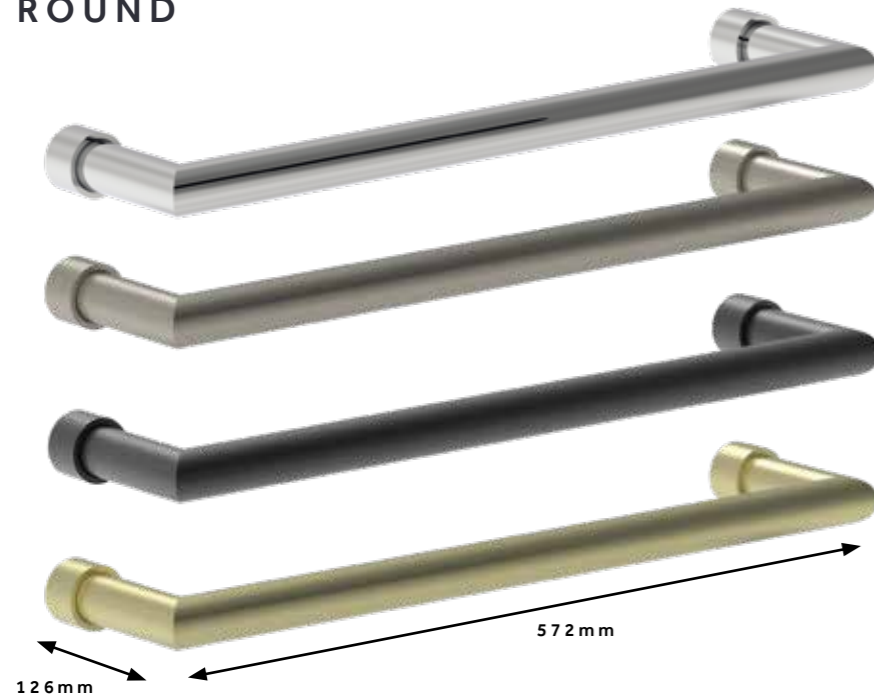

ACCESSORIES

FLOATING ELECTRIC TOWEL RAILS

IPX6 RATED | FOR USE IN ZONES 1-3 | 15W | 230V - 50HZ | SUPPLIED WITH 3M LONG FLEX

ROUND