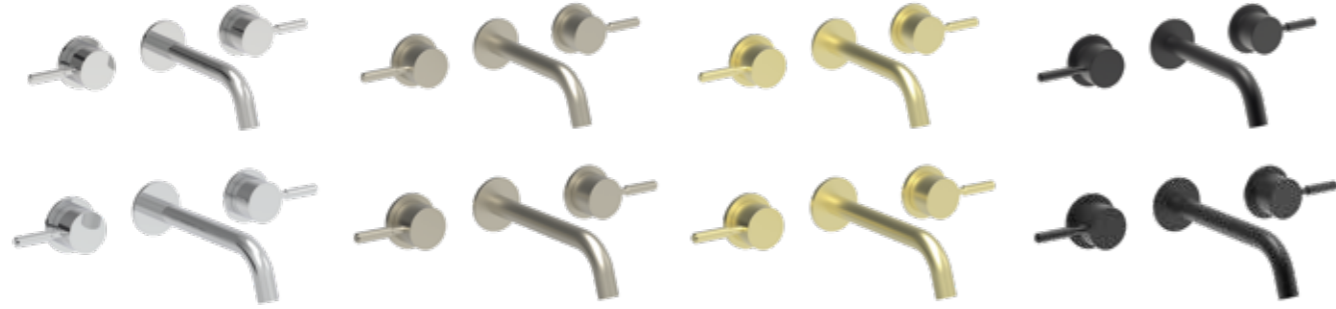

DOMO BASIN

DO1008 3TH Wall Mounted Basin Mixer (165mm Spout)
DO1011 3TH Wall Mounted Basin Mixer (190mm Spout)

DO1008CP | £190   DO1008BN | £242   DO1008BB | £242   DO1008GM | £242
DO1011CP | £190   DO1011BN | £242   DO1011BB | £242   DO1011GM | £242

DO1018 3TH Wall Mounted Basin Mixer with Boss (165mm Spout)
DO1021 3TH Wall Mounted Basin Mixer with Boss (190mm Spout)