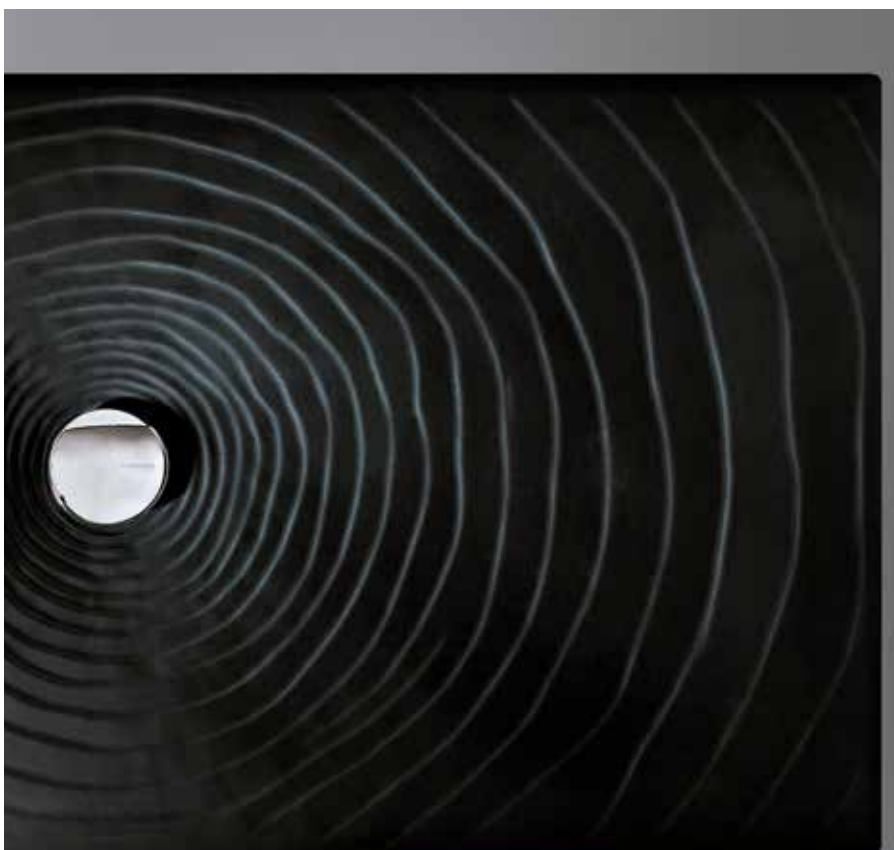

Water Drop _ Carbone
art. DR140 - 140 x 80 x h 5,5 cm